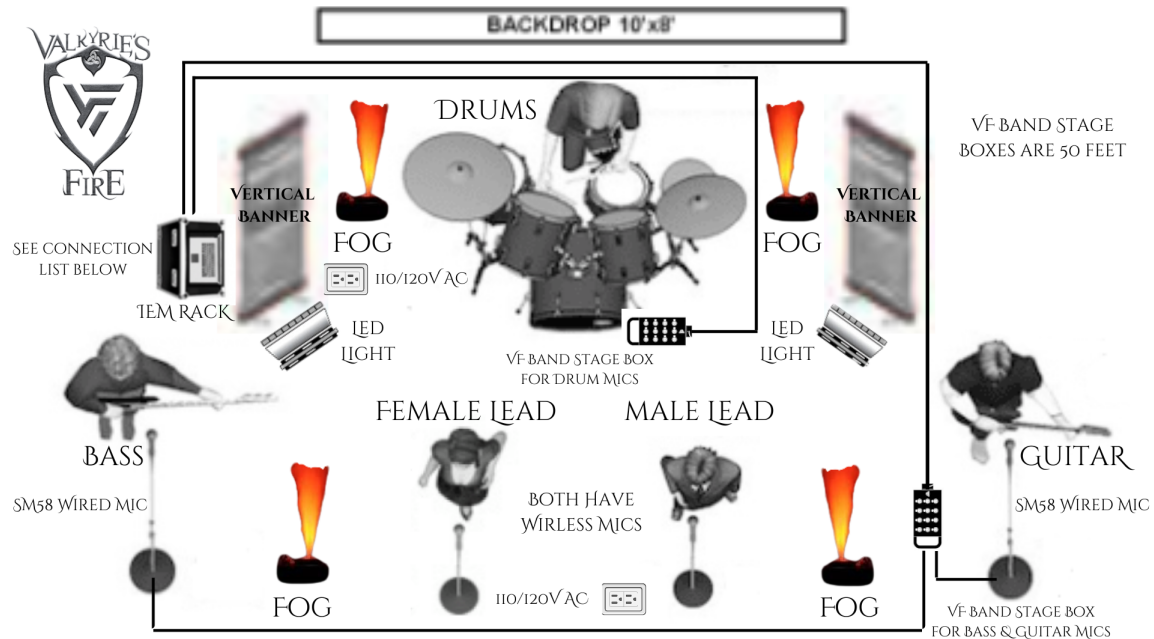

## VALKYRIE'S FIRE TECH RIDER

1.) Guitar L	DI	9.) Snare Drum	17.) Female Vox	Beta58
2.) Guitar R	DI	10.) Hi-Hat	18.) Male Vox	Beta58
3.) Keys (opt)	DI	11.) Tom 1	19.) Backing Tracks L	DI
4.) Joey Vox	SM58	12.) Tom 2	20.) Backing Tracks R	DI
5.) Dave Vox	SM58	13.) Tom 3	21.)	
6.) Bass	DI	14.) Tom 4	22.)	
7.) Ryan Vox	SM58	15.) Overhead 1	23.)	
8.) Kick Drum		16.) Overhead 2	24.)	

NOTE: All band members have wireless IEM systems - no stage monitors needed

110/120V outlets are required for IEM rack and at front of stage

Fog machines and LED lights for banners are wired to band supplied surge protectors

NAME	INSTRUMENT	AMP	DI BOX	MICROPHONE
Adam	Male Vocals	No	No	Wireless Beta58
Bettie	Female Vocals	No	No	Wireless Beta58
Joey	Guitar	No	Band Supplied	Shure SM58 (Vox)
Ryan	Drums	No	No	Drum Mic Set
Dave	Bass	No	Band Supplied	Shure SM58 (Vox)